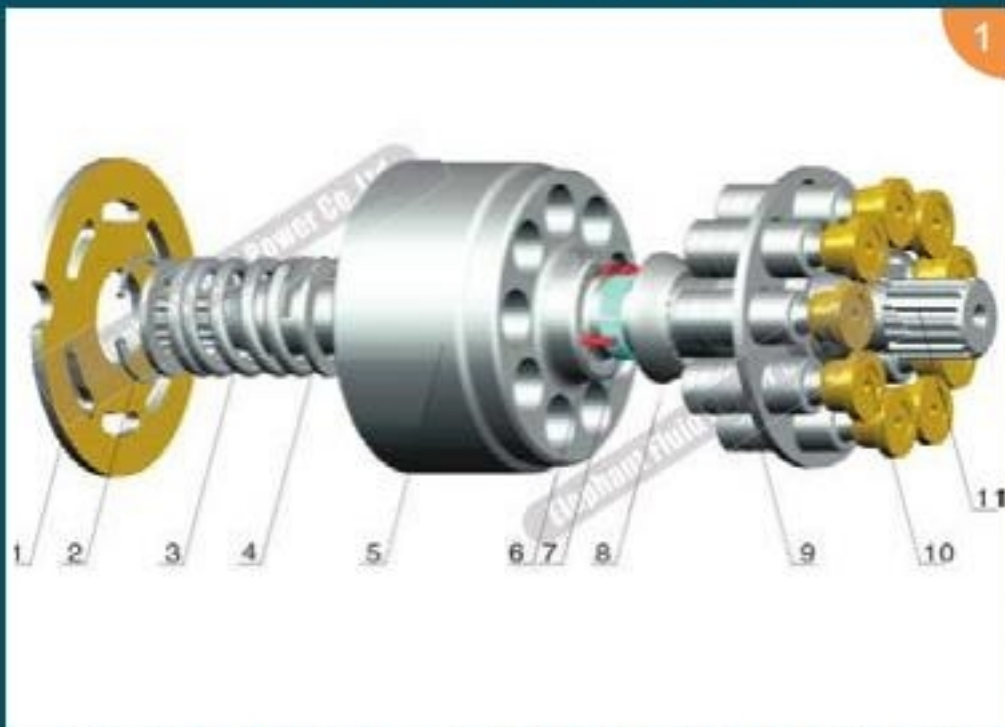

# EATON/伊顿系列

EATON 006/3322/3932-243/4621/4631-007/5421/5431/  
6423/7621/78462/CASE1460

NO. 序号	Description 部件名称	Quantity/Set 数量/台
1	Valve Plate L/R/M (配油盘)	1
2	Snap Ring (卡环)	1
3	Spring (弹簧)	2
4	Washer (垫圈)	1
5	Cylinder Block (缸体)	1
6	Press Pin (顶针)	3
7	Back-UP Ring (卡簧)	2
8	Ball Guide (球铰)	1
9	Retainer Plate (回程盘)	1
10	Piston Shoe (柱塞滑靴)	9
11	Drive Shaft (传动轴)	1
12	Shaft Seal Kits (轴封)	1
13	Shaft Seal Kits (轴封)	1