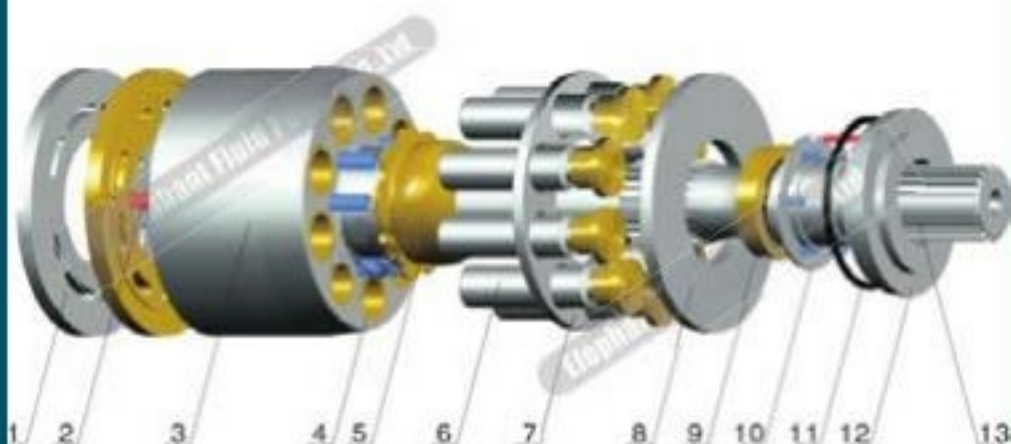

SAUER/萨澳系列

1

PV20~112/SPV6/119/OPV27

NO. 序号	Description 部件名称	Quantity/Set 数量/台
1	Valve Plate L/R/M (配油盘)	1
2	Pin (顶针)	1
3	Cylinder Block (缸体)	1
4	Spring (弹簧)	6
5	Ball Guide (球铰)	1
6	Piston Shoe (柱塞滑靴)	9
7	Retainer Plate (回程盘)	1
8	Thrust Plate (止推板)	1
9	Shaft Seal Set (轴封)	1
10	Shaft Seal Set (轴封)	1
11	O Ring (密封)	1
12	Seal Seat (密封)	1
13	Drive Shaft (传动轴)	1